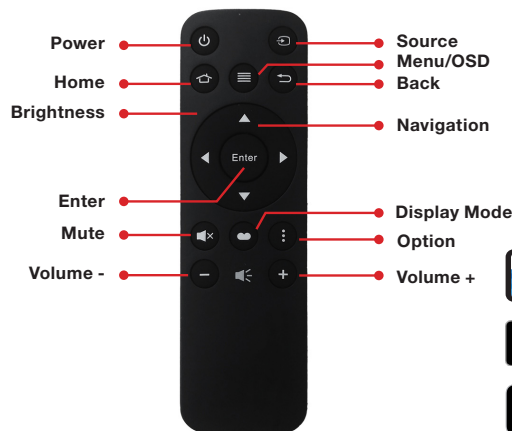

Scan Rate	Vertical: 24Hz to 120Hz / horizontal: 31 to 135 KHz
I/O Connection Ports	2xHDMI 2.0 (w/ HDCP 2.2, MHL 2.1), VGA-in, audio-in (3.5mm), audio-out, S/PDIF out (optical), USB 2.0 (service port), USB (for Alexa Wi-Fi adapter), USB (media playback), USB, RJ-45, RS-232C, 12V trigger
Loop Through (Audio)	Audio passthrough from HDMI to 3.5mm audio out and optical S/PDIF out (2-channel PCM)

PHYSICAL SPECIFICATIONS

Security	Kensington® lock port, password (OSD)
Weight	11.75 lbs.
Dimensions (W x H x D)	15.4" x 11.1" x 5.1"

Warranty

2-year limited warranty, 90-days lamp

What's in the Box

UHD51A, lens cap, AC power cord, HDMI cable, remote control, batteries for remote, WUSB Wi-Fi adapter (for Alexa Wi-Fi or wireless screen mirroring), multilingual CD-ROM, user's manual, quick start guide and warranty card

Optional Accessories

Mount, 3D glasses and wireless USB adapter (for wireless screen mirroring or Alexa Wi-Fi replacement)

Accessory Part Numbers

Lamp: BL-FP240E
Remote: BR-3081B
Mount: BM-5001U, OCM815B, OCM818B-RU
Wireless adapter: WUSB
3D DLP Link glasses: ZD302

UPC 796435 81 308 6

OptomaUSA.com

*Light source life is dependent upon many factors, including brightness mode, display mode, usage, environmental conditions and more. Light source brightness can decrease over time.

†French language support arriving late 2018.

†3D content can be viewed with DLP Link active shutter 3D glasses when projector is used with a compatible 3D player. Please visit us at OptomaUSA.com for more information.