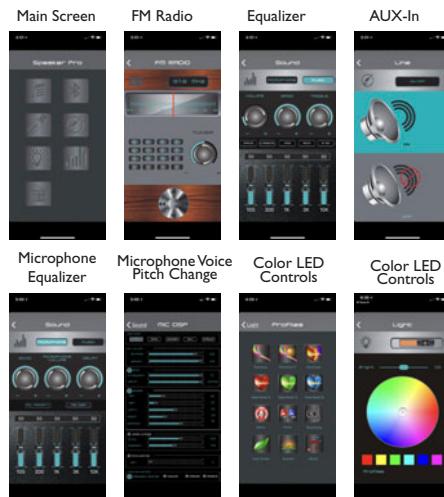

PBX-12SM
12" RECHARGEABLE PARTY SPEAKER
APP CONTROL
STAND & MICROPHONE INCLUDED
FM RADIO AND USB
RGB LIGHT

- USB Player
- 12" Woofer
- Microphone Port
- AUX-In
- AC UL Adapter 100-240V
- Colors: Black
- Master Carton Qty: 1
- Master Carton Weight: 26.76 LBS
- Master Carton Dimensions: 17.6x21.8x12.95
- Unit Dimensions: 16x20.5x12
- Unit Weight: 26.76 LBS
- UPC: 6 06540 03829 1

SPEAKER-PRO APP
 Control all Function of the
 Speaker from your Smart Device