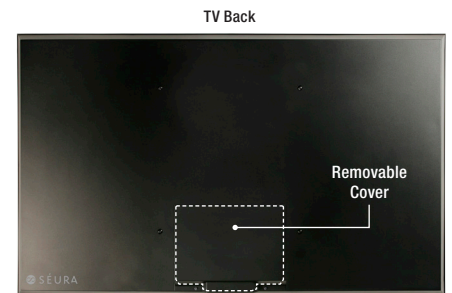

PRODUCT SPECIFICATIONS

Storm™

Outdoor Weatherproof TV

Elegantly presented performance and durability for shaded areas

Outdoor Specifications

Feature	Rating
Operating Temperature	-24°F to 122°F*
Response Time	6.5 ms
Waterproof Sealant	Non-Corrosive Triple Lock Seal
Waterproof Rating	IP66

Feature	Rating
Brightness	450 cd/m2
Viewing Angle	178° Horizontal/Vertical
Screen	Anti-Glare Safety Glass
Remote Control	Séura Waterproof Remote

Inputs/Outputs Inside Waterproof Compartment

**HDMI 1 supports ARC (Audio Return Channel)

Waterproof Compartment 12.59" w x 7.25" h x 1.25" d

Waterproof compartment includes space for a set top box and baluns

Electronic Specifications

TV Size	Resolution	Tuner	VIDEO						CONTROL			AUDIO				
			HDMI	YPbPr	AV	VGA	Coax	USB	IR In/Out RS-232	+12 VDC Out	+5 VDC Out	PC Input	AV L/R Audio In	Optical Digital Out	Coaxial Digital Out	Speakers
42"	1920 x 1080	ATSC	3	1	2	1	1	1	✓	1	1	1	2	1	1	2 x 10W
55"	1920 x 1080	ATSC	3	1	2	1	1	1	✓	1	1	1	2	1	1	2 x 10W
65"	3840 x 2160	NA	3	1	2	1	0	1	✓	1	1	1	2	1	1	2 x 10W

Dimensions

TV Size	Viewable Screen Size	Total Size	Unit Depth	Weight	VESA Pattern
42"	36.6" w x 20.6" h	39.7" w x 23.7" h	2.7"	54lbs	400 x 400mm
55"	47.6" w x 26.8" h	50.8" w x 30.0" h	2.7"	82lbs	400 x 400mm
65"	55.5" w x 31.45" h	59.3" w x 34.7" h	2.7"	114lbs	400 x 400mm