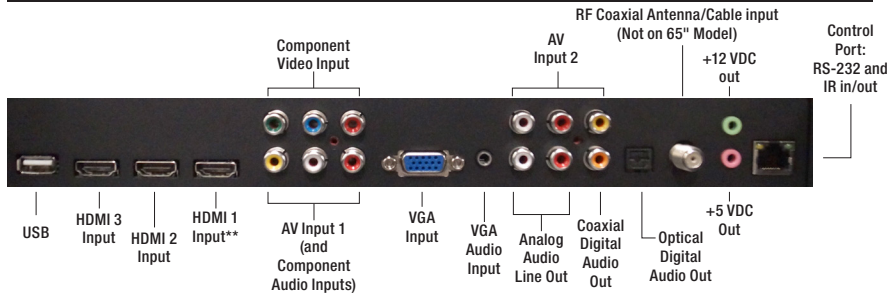

PRODUCT SPECIFICATIONS

Storm™

Outdoor Weatherproof TV

Elegantly presented performance and durability for shaded areas

Outdoor Specifications

Feature	Rating
Operating Temperature	-24°F to 122°F*
Response Time	6.5 ms
Waterproof Sealant	Non-Corrosive Triple Lock Seal
Waterproof Rating	IP66

Feature	Rating
Brightness	450 cd/m2
Viewing Angle	178° Horizontal/Vertical
Screen	Anti-Glare Safety Glass
Remote Control	Séura Waterproof Remote

Inputs/Outputs Inside Waterproof Compartment

**HDMI 1 supports ARC (Audio Return Channel)

Waterproof Compartment 12.59" w x 7.25" h x 1.25" d

Waterproof compartment includes space for a set top box and baluns

Electronic Specifications

TV Size	Resolution	Tuner	VIDEO						CONTROL			AUDIO				
			HDMI	YPbPr	AV	VGA	Coax	USB	IR In/Out RS-232	+12 VDC Out	+5 VDC Out	PC Input	AV L/R Audio In	Optical Digital Out	Coaxial Digital Out	Speakers
42"	1920 x 1080	ATSC	3	1	2	1	1	1	✓	1	1	1	2	1	1	2 x 10W
55"	1920 x 1080	ATSC	3	1	2	1	1	1	✓	1	1	1	2	1	1	2 x 10W
65"	3840 x 2160	NA	3	1	2	1	0	1	✓	1	1	1	2	1	1	2 x 10W

Dimensions

TV Size	Viewable Screen Size	Total Size	Unit Depth	Weight	VESA Pattern
42"	36.6" w x 20.6" h	39.7" w x 23.7" h	2.7"	54lbs	400 x 400mm
55"	47.6" w x 26.8" h	50.8" w x 30.0" h	2.7"	82lbs	400 x 400mm
65"	55.5" w x 31.45" h	59.3" w x 34.7" h	2.7"	114lbs	400 x 400mm