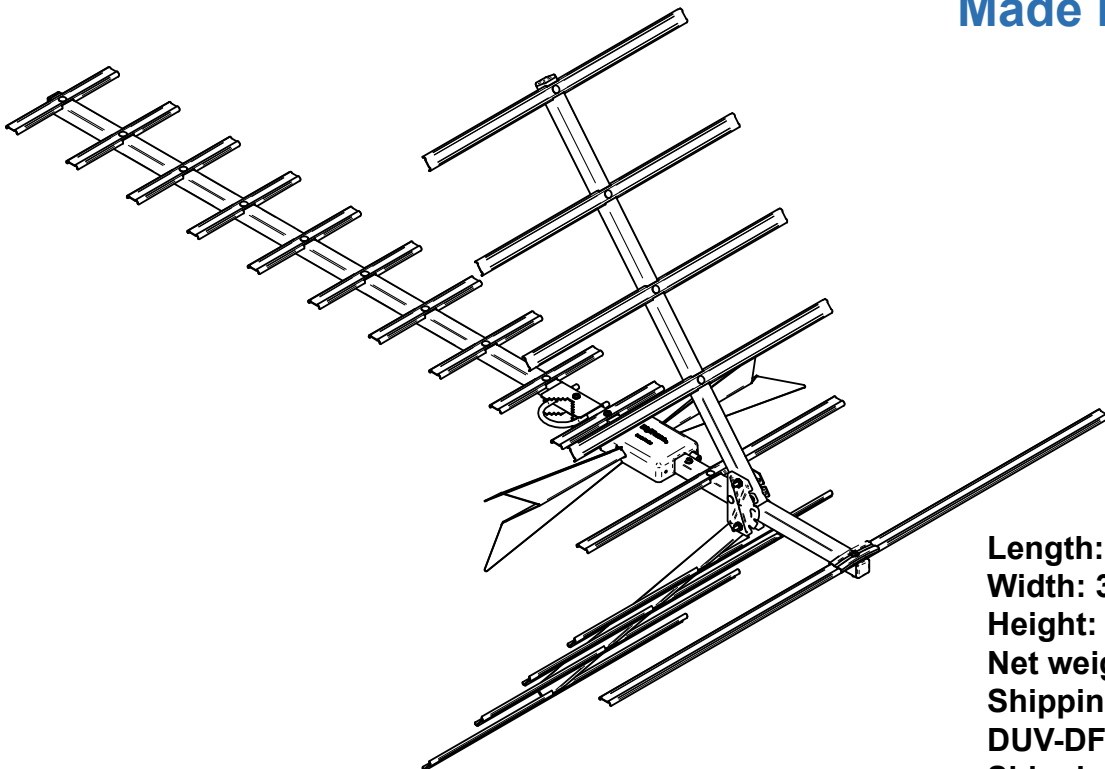

DIGITAL ANTENNA
“DEEP FRINGE” MODEL
MODEL NO. DUV[®]- DF

Made in the USA

Length: 53.5”
Width: 33”
Height: 35.5”
Net weight: 3.2 lbs
Shipping weight
DUV-DF: 8 lbs
Shipping package
DUV-DF:
39”L X 24”W X 4.75”Depth

Range: 0 to 65+ miles based on flat open terrain with no obstructions at 30 ft.

GAIN	CH-7	CH-10	CH-13	CH-14	CH-27	CH-39	CH-51
db over reference dipole	2.5	4	3.2	9	10.5	12.8	11.3
front to back ratio	13.1	9.6	6.8	24.4	20.5	20.0	18.0