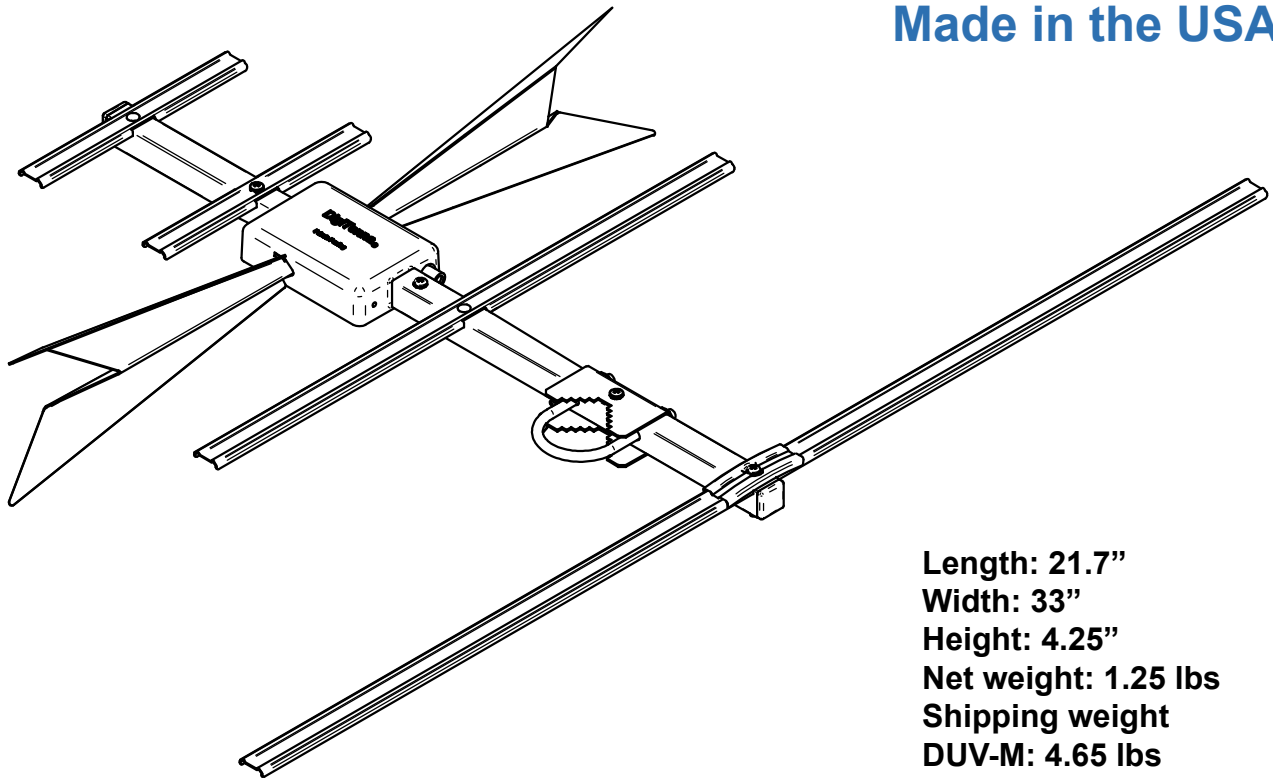

**DIGITAL ANTENNA**  
**“METRO” MODEL**  
**MODEL NO. DUV® - M**

**Made in the USA**

**Length: 21.7”**  
**Width: 33”**  
**Height: 4.25”**  
**Net weight: 1.25 lbs**  
**Shipping weight**  
**DUV-M: 4.65 lbs**  
**Shipping package**  
**DUV-M:**  
**27”L X 23”W X 5.5”Depth**

**Range: 0 to 20+ miles based on flat open terrain with no obstructions at 30 ft.**

GAIN	CH-7	CH-10	CH-13	CH-14	CH-27	CH-39	CH-51
db over reference dipole	2.5	3.6	3.2	4	5.0	6.2	5
front to back ratio	13.1	11	5.1	13	18	14.5	13