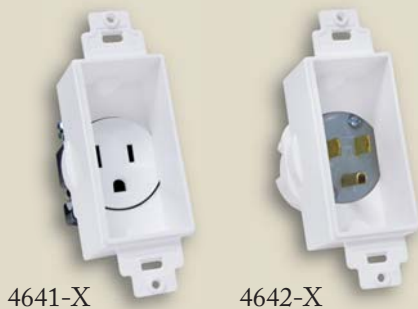

Décor Recessed Receptacle and Power Inlet

COMPONENTS

Use MIDLITE's® innovative patent pending Décor In-Wall Power Solution, 125V, 15 amp to install power and low voltage cables behind your flat panel TV and audio and video devices.

- Provides an affordable in wall power solution behind your flat panel TVs
- Perfect for retro-fit construction projects
- Easy to install
- Configurable Décor Power Modules
- Gang with your own custom décor plates
- Available in Single and Double Gang Kits
- Includes 5 year warranty
- Conforms to UL STD 514D and Certified CSA 22.2 42.1-00 Meets National Electric Code Requirements
- Can be used with remote Surge/Power Conditioner to HDTV.
- Available in White, Light Almond, Ivory, and Black

Patented and Multiple Patents Pending

Best Economy Solution!
Future Proof—Meets ANSI/NEMA WD6 Electrical Box Sizes

Part No. Description

Décor Recessed Receptacle	
4641-W	White Décor Recessed Receptacle, w/screw hardware
4641-LA	Light Almond Décor Recessed Receptacle, w/screw hardware
4641-IV	Ivory Décor Recessed Receptacle, w/screw hardware
4641-B	Black Décor Recessed Receptacle, w/screw hardware

Décor Power Inlet

4642-W	White Décor Recessed Power Inlet, w/screw hardware
4642-LA	Light Almond Décor Recessed Power Inlet, w/screw hardware
4642-I	Ivory Décor Recessed Power Inlet, w/screw hardware
4642-B	Black Décor Recessed Power Inlet, w/screw hardware