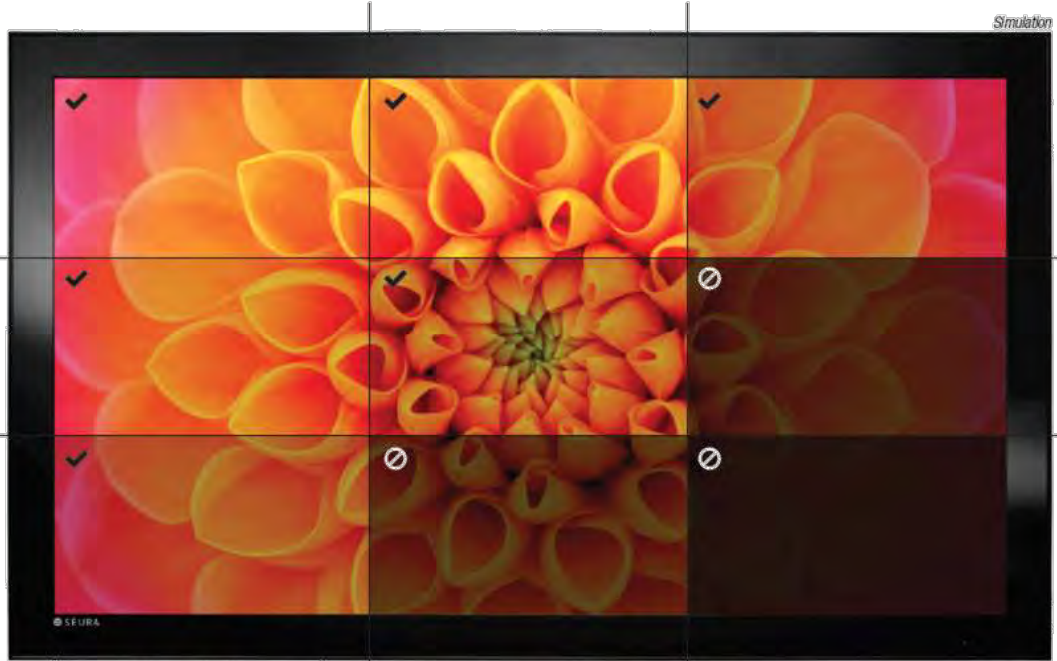

Durable Glass Screens

Normal Indoors

Shaded Outdoors

Direct Sunlight

Simulation

Séura Storm Ultra Bright™

Séura Storm™

Indoor TV

Séura Storm Ultra Bright

Refracts reflections from the sun and TV itself with dual anti-reflective glass coatings

Displays a vivid image with no screen wash-out

Prevents isotropic blackout with UV coated glass

Séura Storm

Satin-like matte finish cuts glare and diffuses light