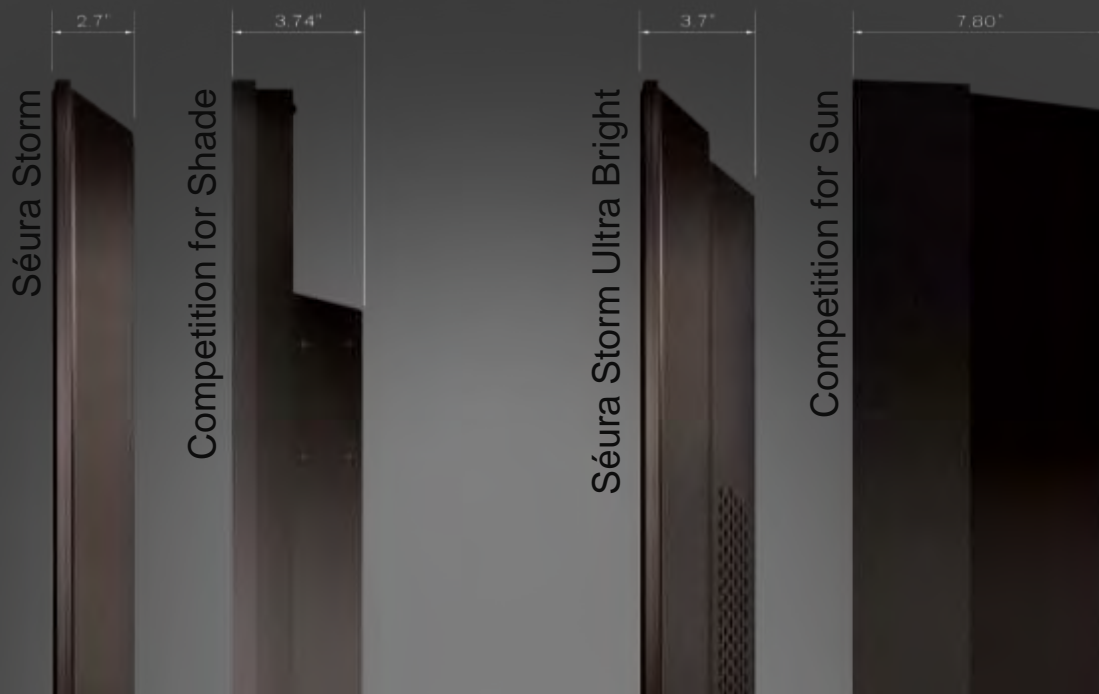

# Discover Outdoor Elegance

- Slim and sleek design
- Seamless glass face
- Discreetly beveled edge
- Subtle aluminum mitered frame
- Tapered profile