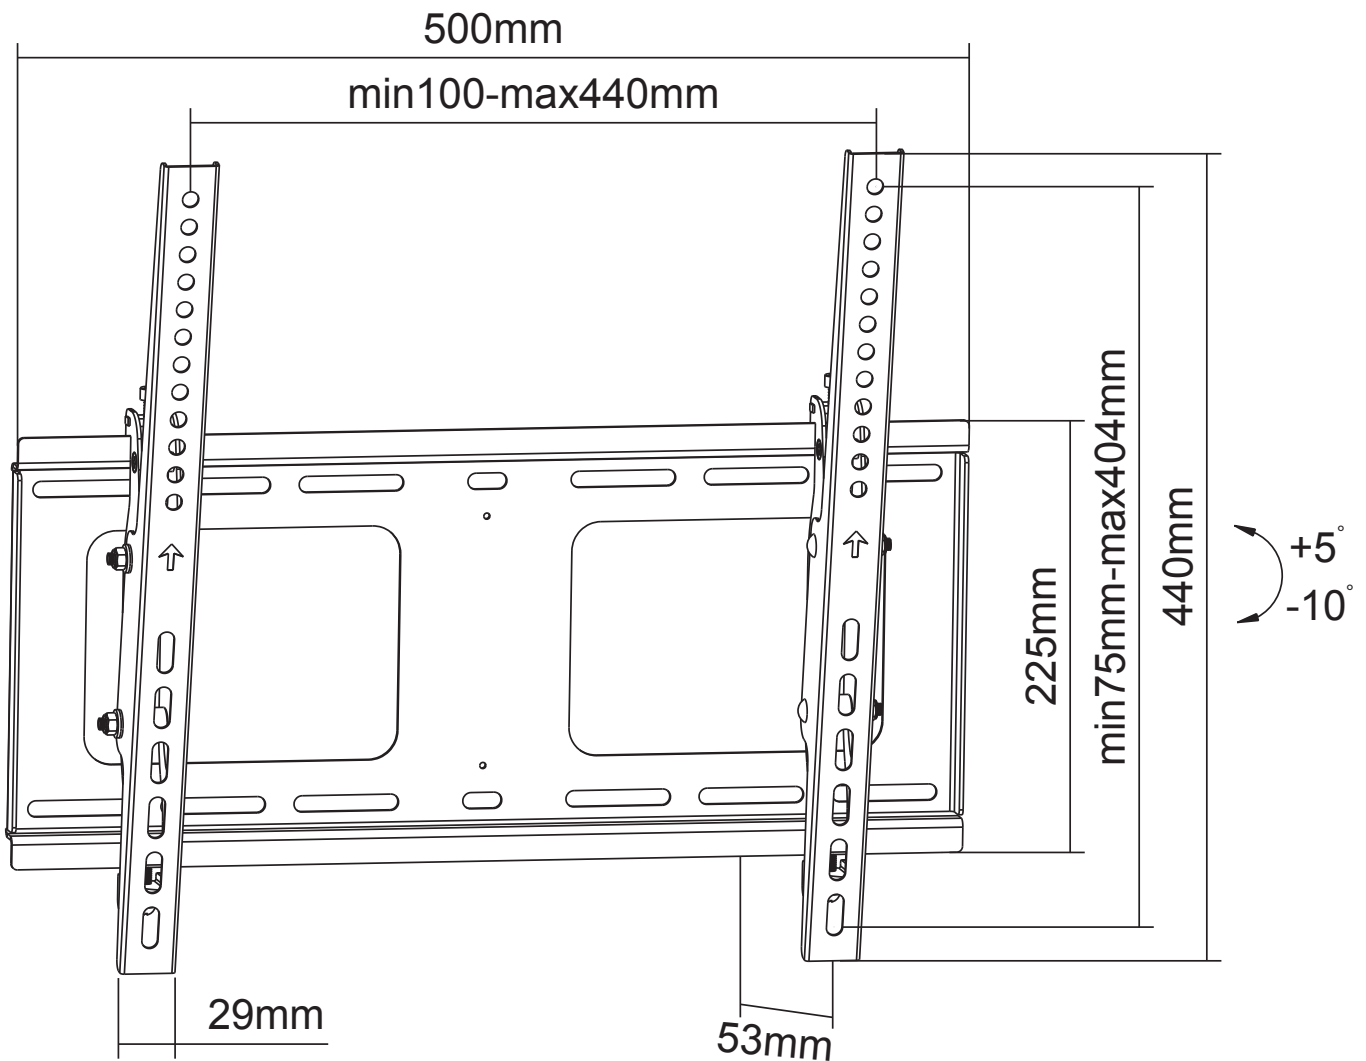

# ROY5600B

## TECH DRAWING

# TILTING MOUNT

Curved and Flat Panel TV's

32"-55"