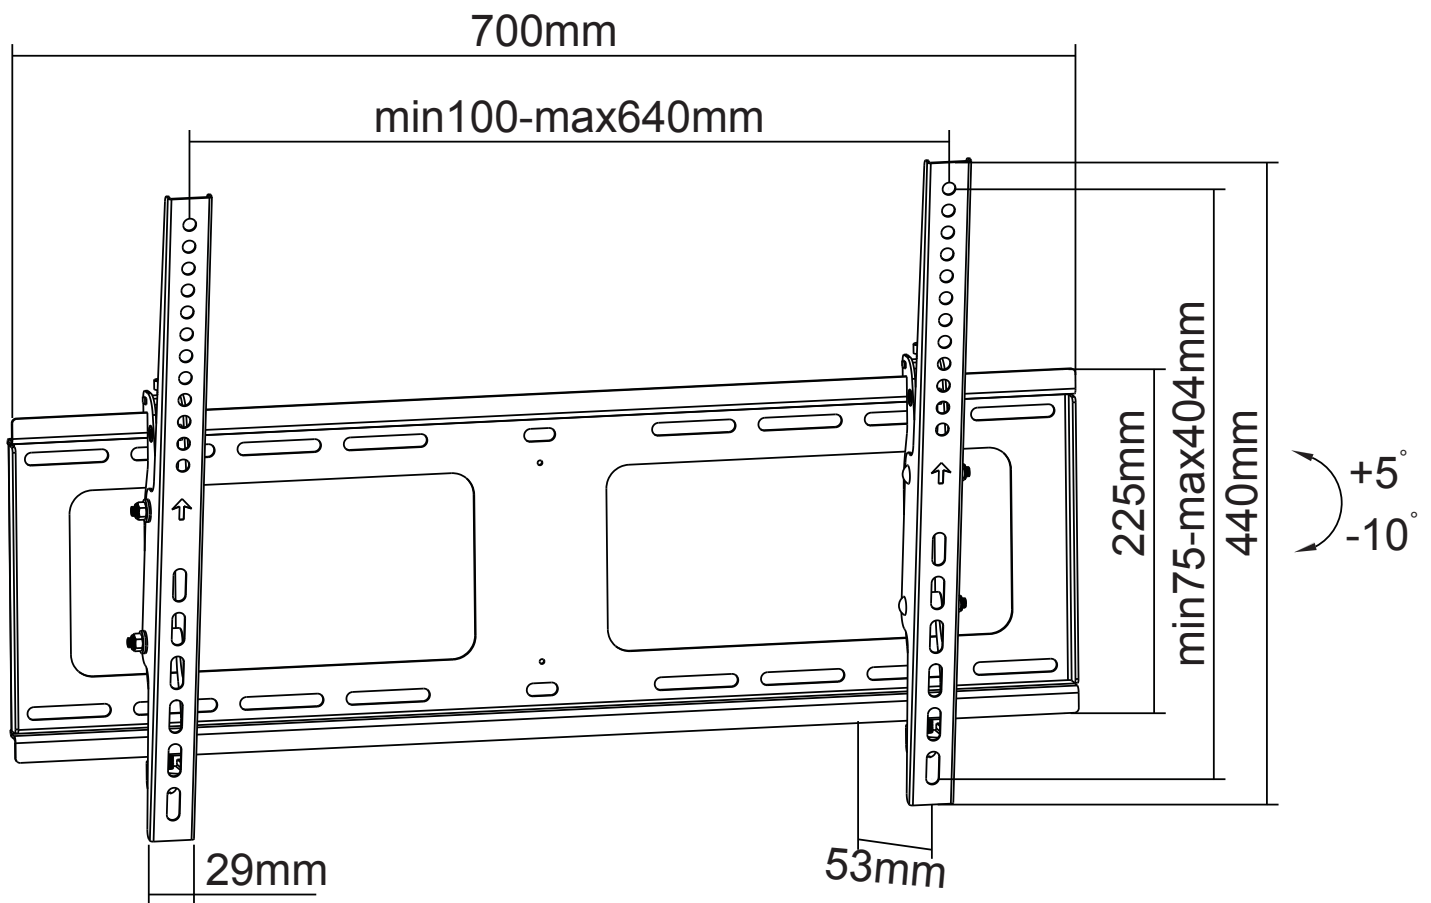

# ROY5601B

## TECH DRAWING

# TILTING MOUNT

Curved and Flat Panel TV's

37"-70"